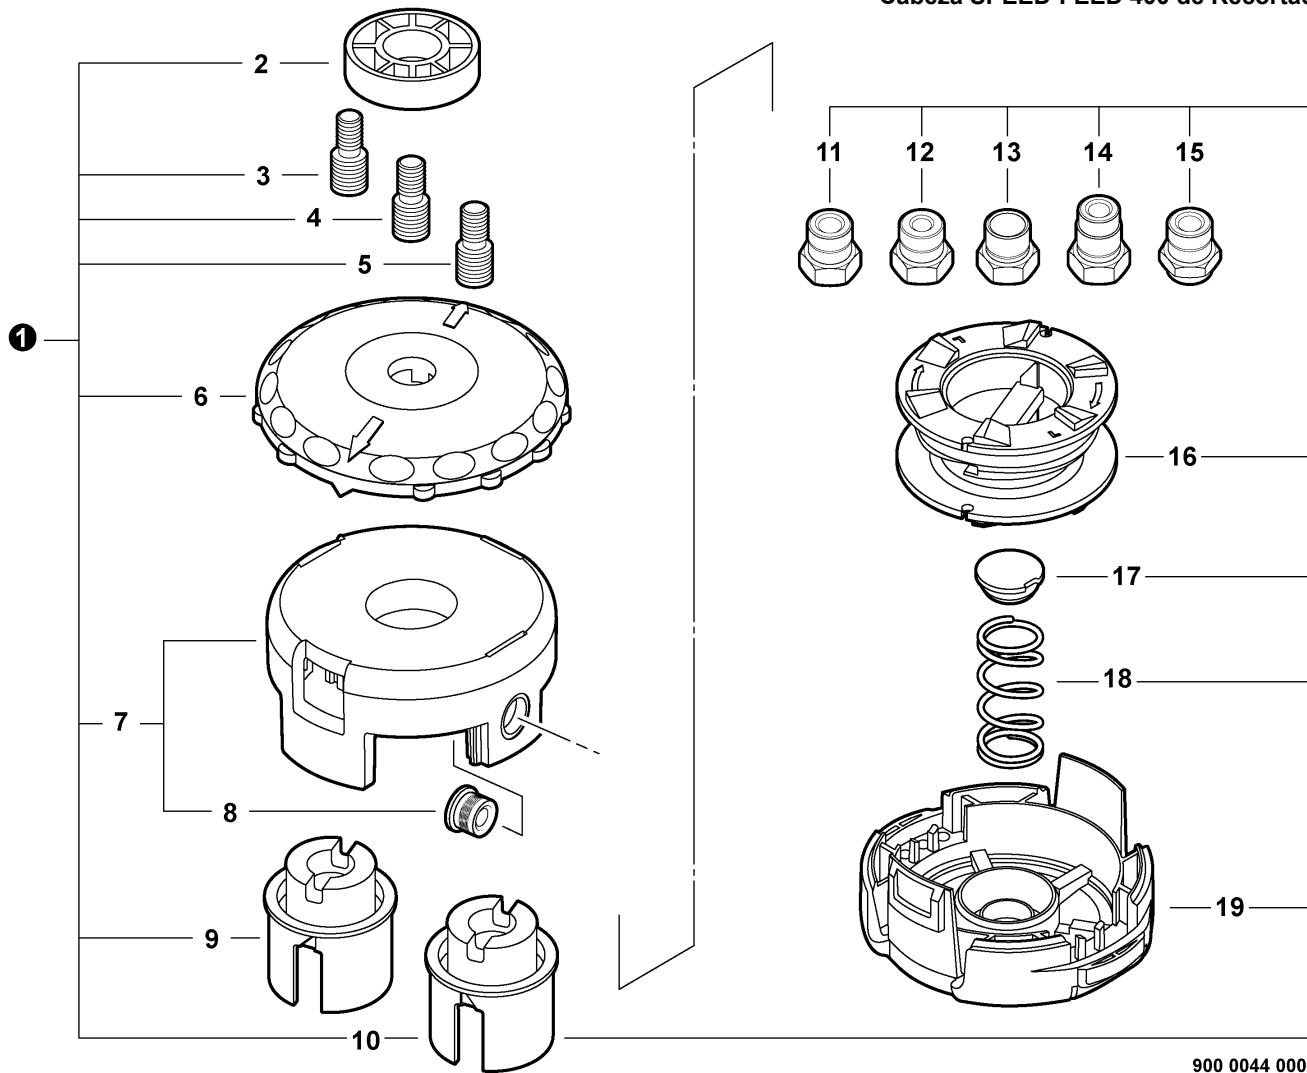

Cabeza de Recortadora SPEED-FEED 400

**SPEED-FEED 400 Trimmer Head
Cabeza SPEED-FEED 400 de Recortadora**

900 0044 000

1	99944200907	1	SPEED-FEED 400 TRIMMER HEAD	CABEZAL DE RECORTADORA SPEED-FEED 400
2	+ V376001850	1	SPACER	ESPACIADOR
3	+ V216000070	1	STUD - GOLD -- LEFT HAND	PERNO - ORO -- ROSCA IZQUIERDA
4	+ V225000300	1	STUD - SILVER -- LEFT HAND	PERNO - PLATEADO -- ROSCA IZQUIERDA
5	+ V225000231	1	STUD - BLACK -- RIGHT HAND	PERNO - NEGRO -- ROSCA DERECHA
6	+ E415000180	1	LID	TAPA
7	+ X470000330	1	SPOOL HOUSING ASY	CONJUNTO DE CARRETE
8	+ X475000110	2	EYELET	OJAL
9	+ X476000040	1	HUB - BLACK -- LEFT HAND	CUBO - NEGRO -- ROSCA IZQUIERDA
10	+ X476000050	1	HUB - WHITE -- RIGHT HAND	CUBO - BLANCO -- ROSCA DERECHA
11	+ V160000150	1	ARBOR - GOLD -- LEFT HAND	ARBOR - ORO -- ROSCA IZQUIERDA
12	+ V160000170	1	ARBOR - RED -- LEFT HAND	ARBOR - ROJO -- ROSCA IZQUIERDA
13	+ V160000180	1	ARBOR - GREEN -- LEFT HAND	ARBOR - VERDE -- ROSCA IZQUIERDA
14	+ V160000190	1	ARBOR - SILVER -- LEFT HAND	ARBOR - PLATEADO -- ROSCA IZQUIERDA
15	+ V160000160	1	ARBOR - BLACK -- RIGHT HAND	ARBOR - NEGRO -- ROSCA DERECHA
16	+ X473000130	1	SPOOL	CARRETE
17	+ V494000840	1	RETAINER, SPRING	RETENEDOR, RESORTE
18	+ V450001880	1	SPRING	RESORTE
19	+ X472000070	1	CASE	ESTUCHE